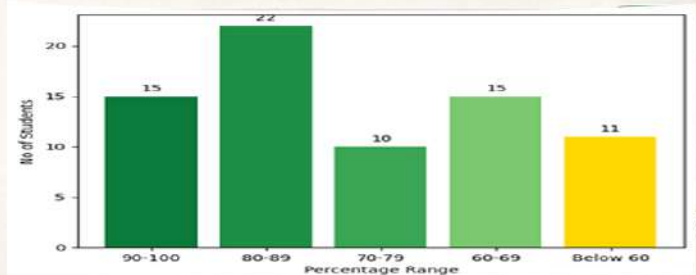

RESULT DISTRIBUTION

9668772149

www.dpsss.in

dpsbrahmapur@gmail.com